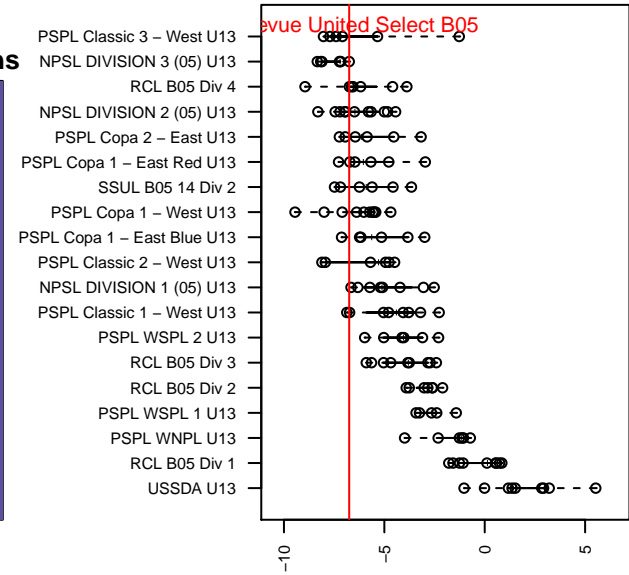

# Bellevue United Select B05

Bellevue, WA  
B05 total strength=614  
attack=0.62 defense=0.45  
fall league = NPSL DIVISION 3 (05) U13

alt names used:  
Bellevue United FC  
BUFC B05 Gilbert

Venues played:  
2017 Xtreme Cup BU13 Silver  
2017 NPSL DIVISION 3 (05) U13

**Bellevue United Select B05**  
Dots are actual minus expected GF (blue circles) and GA (red triangles).  
Blue line is smoothed change in attack strength. Red is smoothed change in defense strength.

**attack and defense variance (black dot)  
relative to other teams  
and top 10 in region**

**attack and defense rating  
relative to others at age  
and all opponents in last 13 months**

**Performance relative to 13 month average**